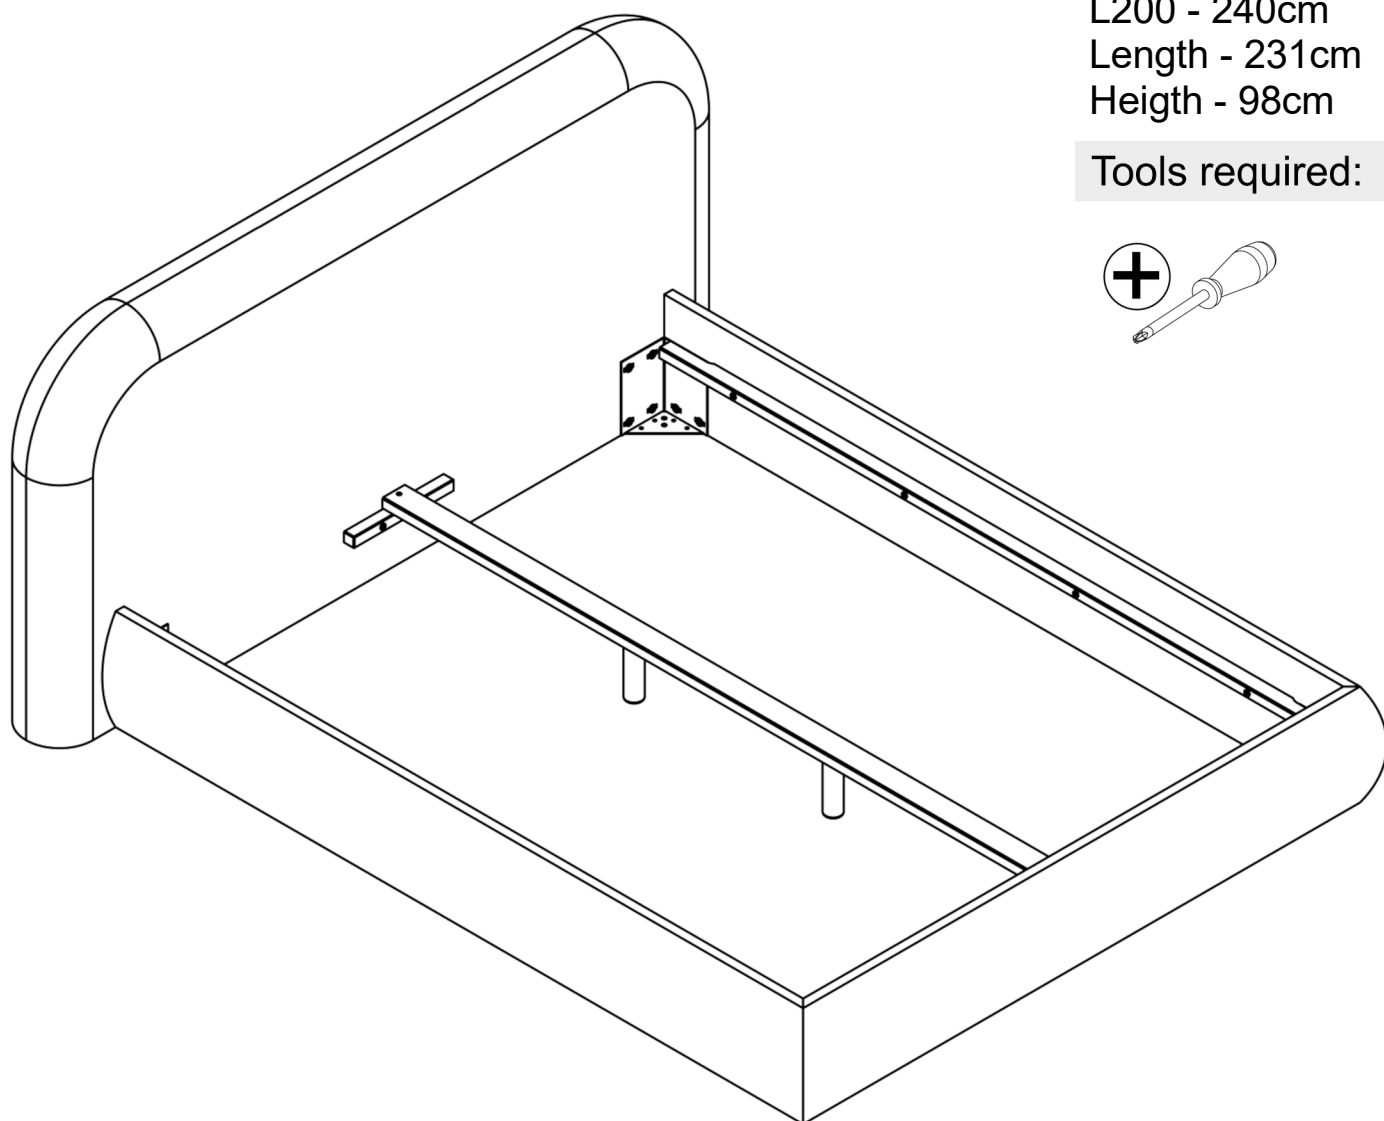

# BOHOL Bed Frame

**Assembly Instruction** - Please keep for future reference

20-40min

Dimensions:

Width:

L140 - 180cm

L160 - 200cm

L180 - 220cm